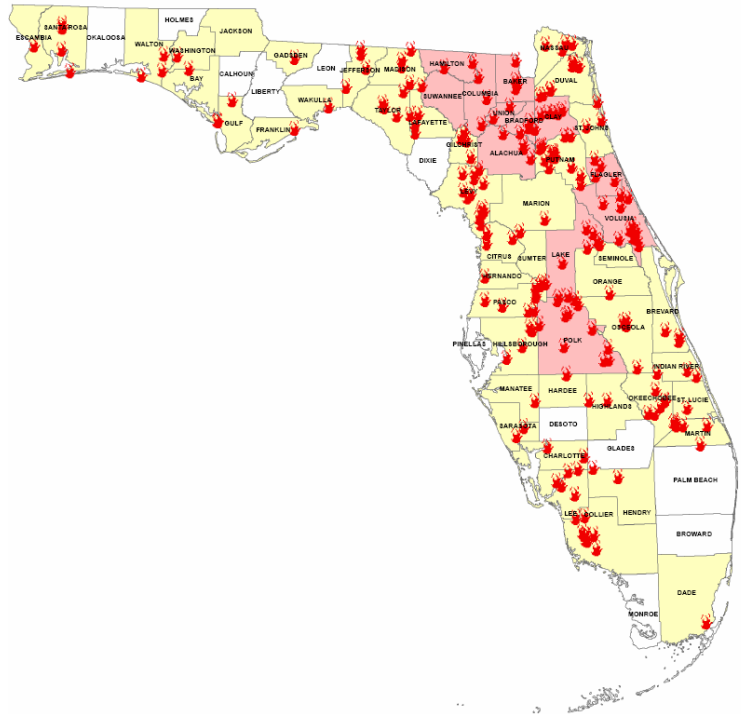

Flash Report # 1 Wildfires 2007

The Florida State Emergency Response Team
May 8, 2007 Published at 1600 Hours

CURRENT SITUATION

Wildland fire activity statewide is increasing and demands for resources are escalating. Currently 54 of 67 Florida Counties have active wildfires. Three (3) Fire Management Assistance Declarations have been approved for Florida covering the following ten (10) Counties -

- o Suwannee Fire Complex (Baker, Bradford, Hamilton, Suwannee, Union, and Columbia)
- o Deland Fire Complex (Volusia, Flagler, Lake)
- o Polk (53 Big Pines)

Legend
 ■ Complex Fires
 ■ Isolated Fires

State Actions